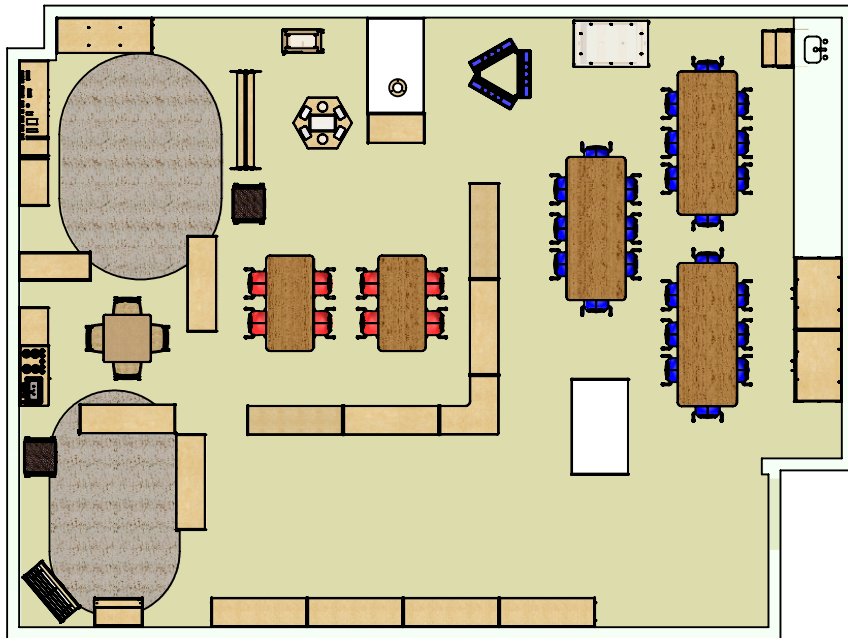

Complete KYDZ Classroom

Typical Pre-K room

Usable Square Footage: 828 sq. ft.

Questions?
Call: 800-543-4149
Click: www.jonti-craft.com
Email: sales@jonti-craft.com

Scale Info: 1:96

Complete KYDZ Classroom

Typical Pre-K room