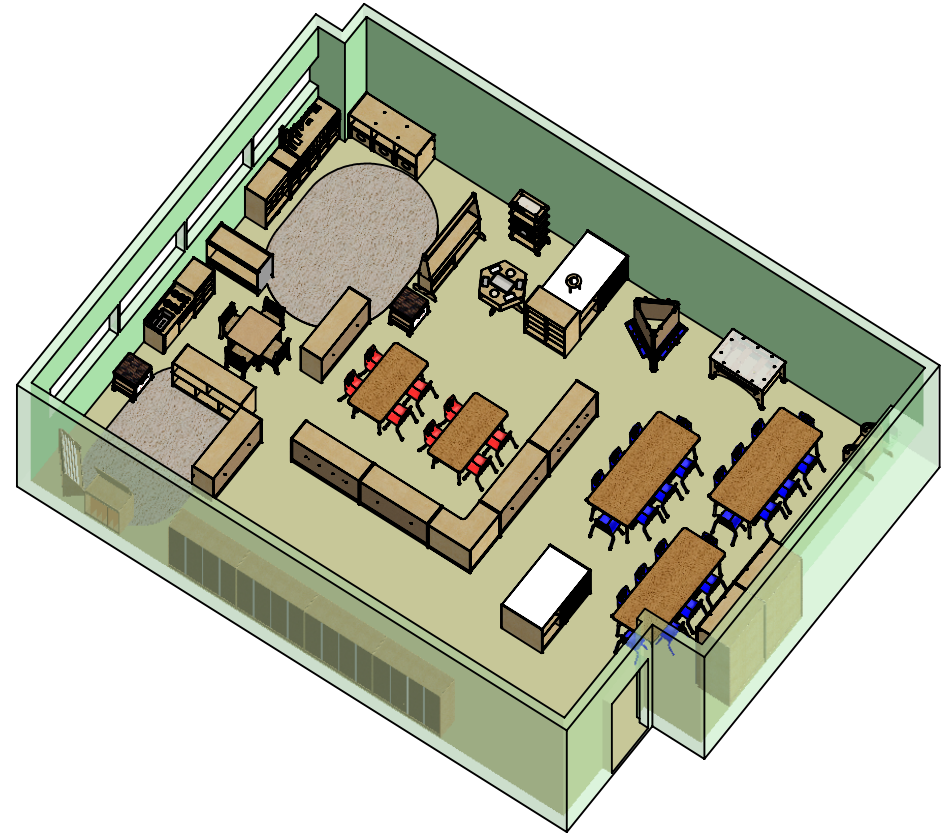

Complete KYDZ Classroom

Typical Pre-K room

Usable Square Footage: 828 sq. ft.

Questions?
Call: 800-543-4149
Click: www.jonti-craft.com
Email: sales@jonti-craft.com

Scale Info: 1:96

Complete KYDZ Classroom

Typical Pre-K room