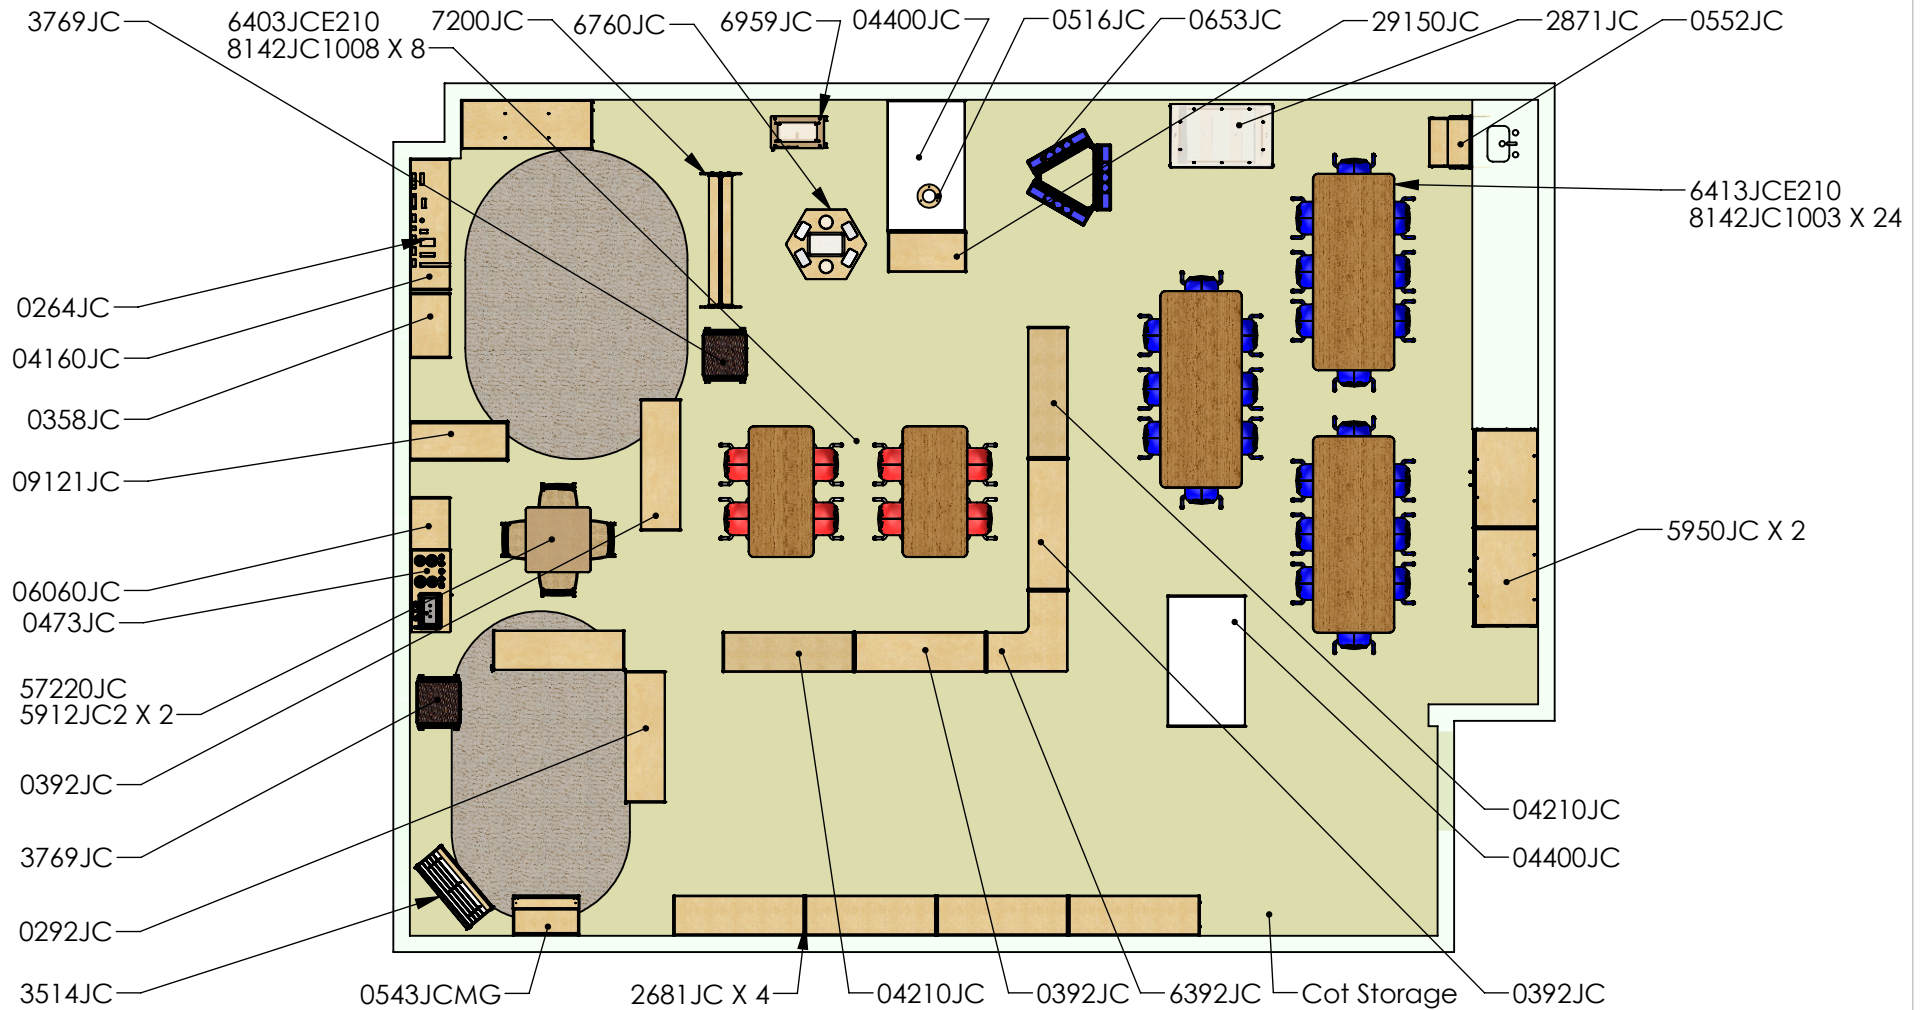

Complete KYDZ Classroom

Typical Pre-K room

Usable Square Footage: 828 sq. ft.

Questions?
Call: 800-543-4149
Click: www.jonti-craft.com
Email: sales@jonti-craft.com

Scale Info: 1:96

Complete KYDZ Classroom

Typical Pre-K room